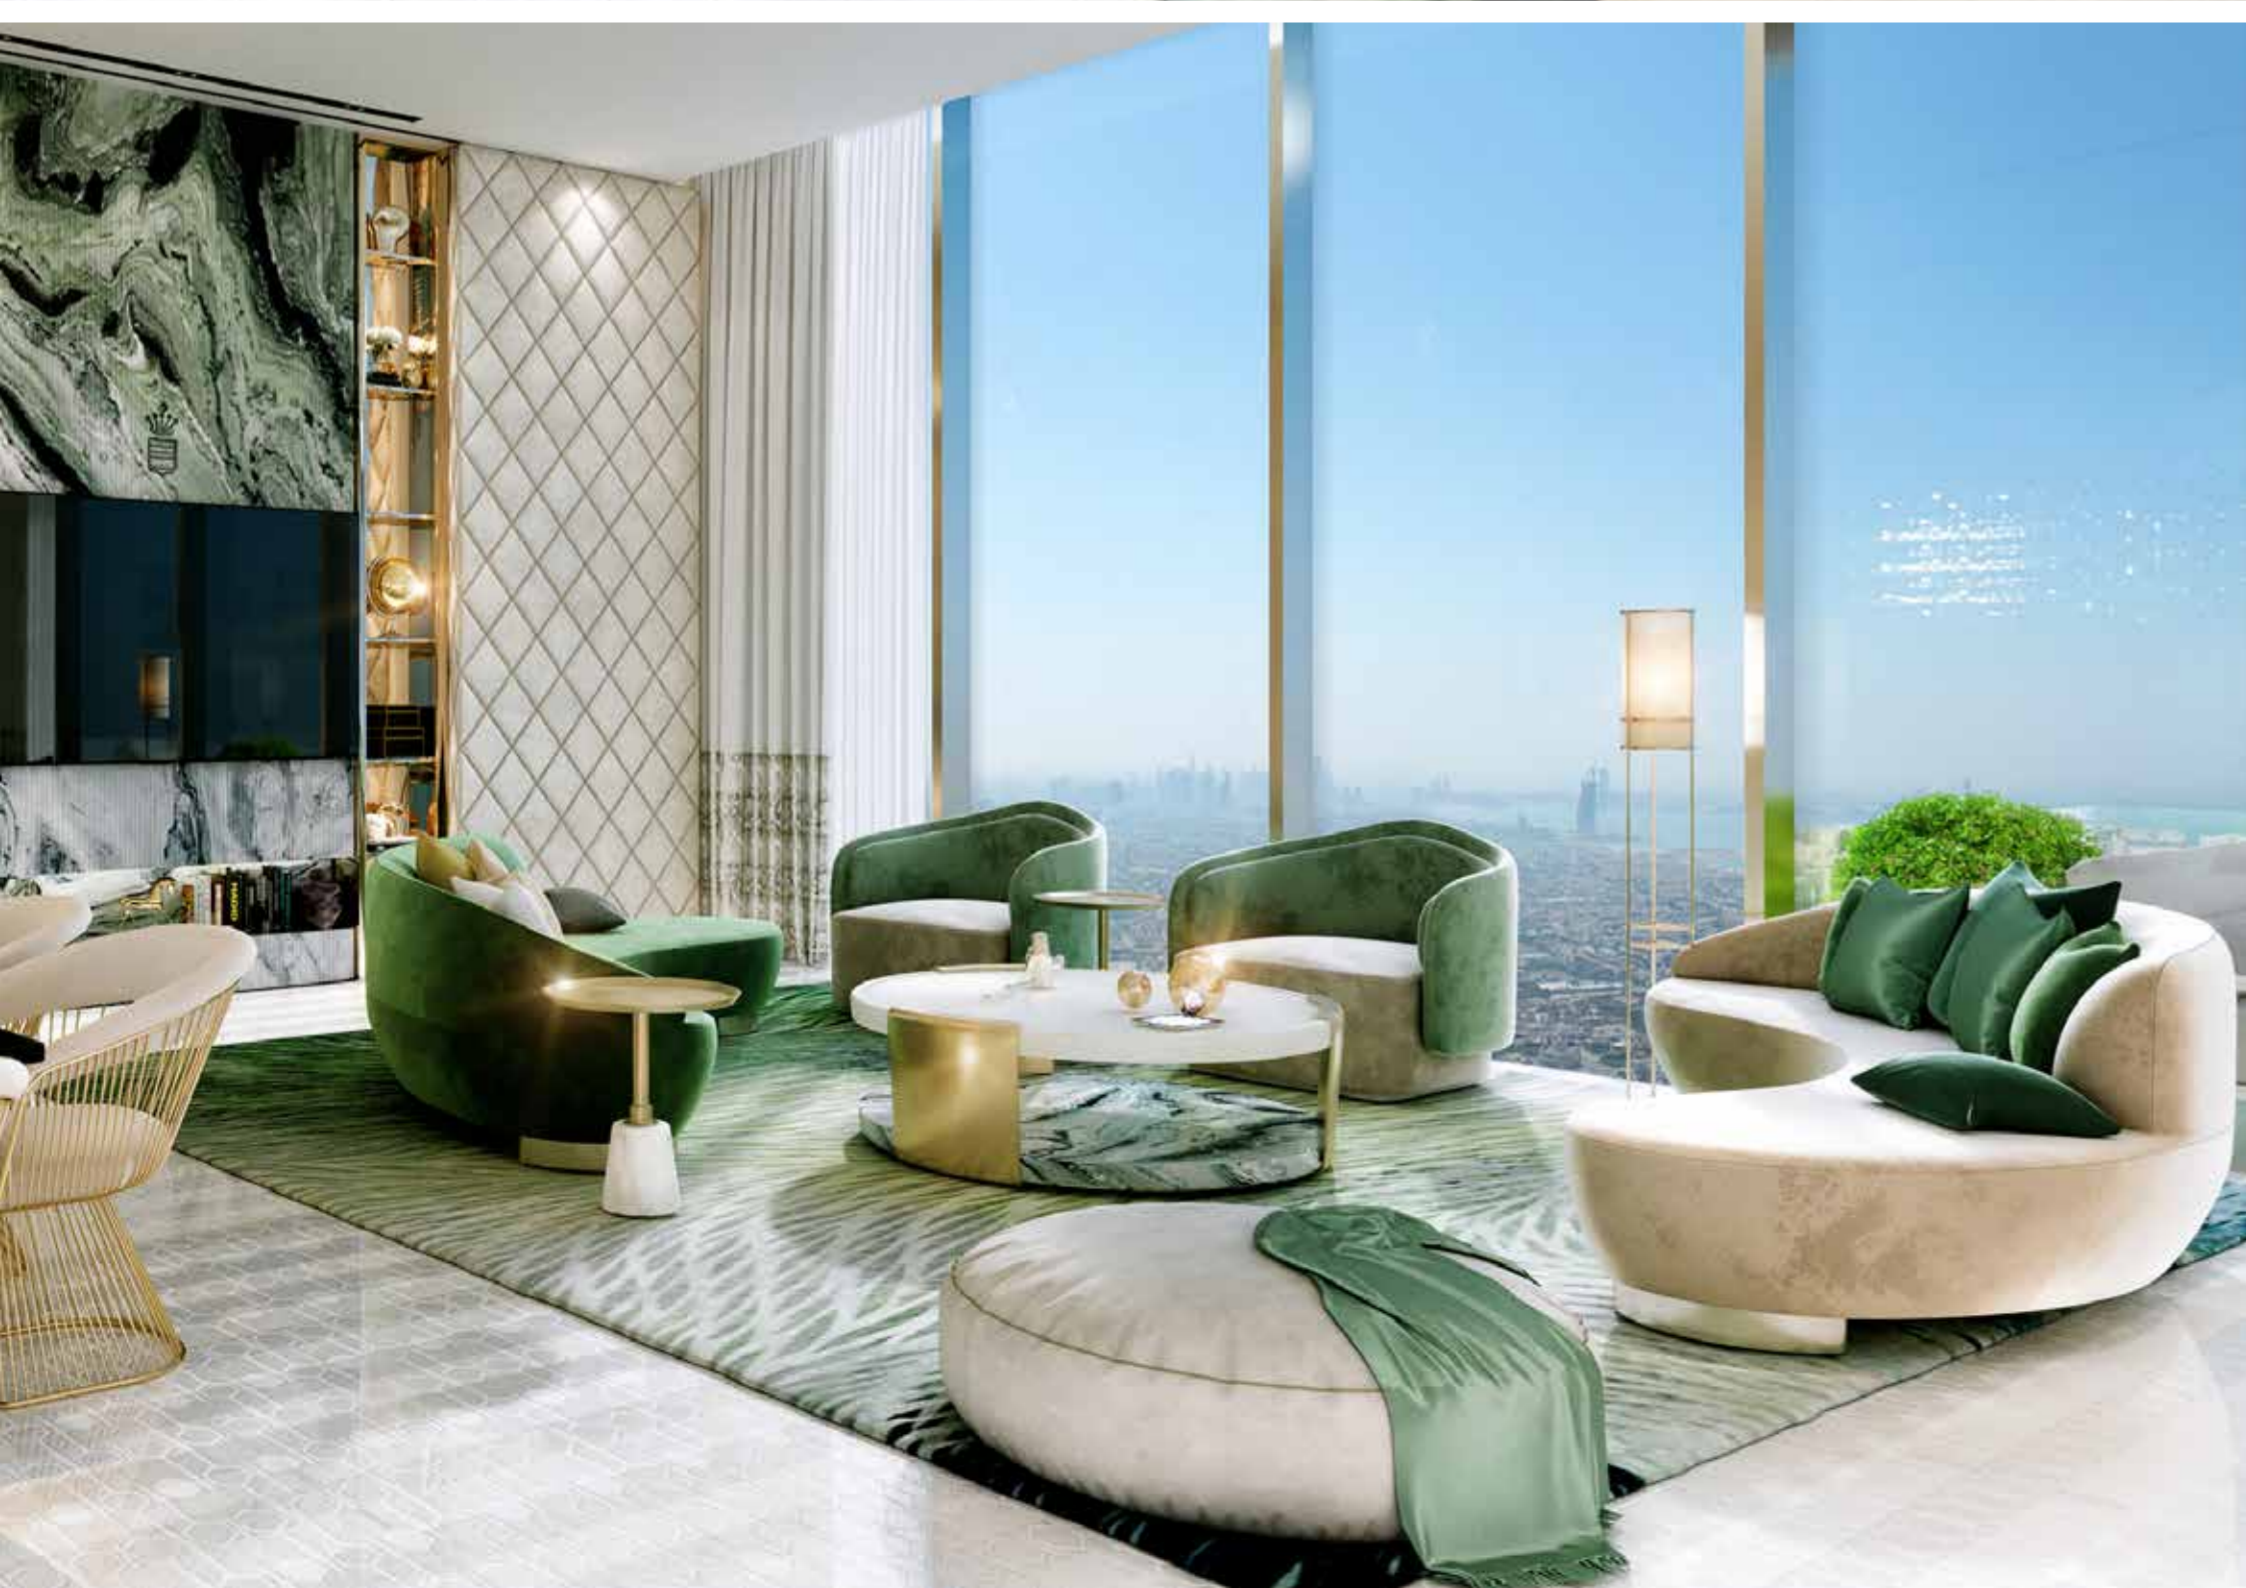

#### THE CROWNING GLORY.

An unprecedented rooftop ecosystem.  
A gravity-defying island perched above the clouds.

This stunning, self-contained architectural treasure is 32 meters high and graced by manicured landscapes, birds on the wing and an elegant selection of cafes and restaurants. Its state-of-the-art climate-control system allows it to produce tropical rain at select moments of the day, offering you an experience found nowhere else on Earth.

L  
U  
X  
U  
R  
Y  
  
I  
S  
Y  
O  
U  
R  
S  
  
T  
O  
O  
W  
N

LUXURY  
IS YOURS  
TO OWN

TURN OPULENCE INTO YOUR ADDRESS.

Whether it's the refinement of a 1 bedroom home in Tower B or an ultra-luxurious 2 or 3 bedroom suite with personal splash pool in Tower A, Safa One sets a new standard in sophistication that glitters as brightly as a 24 carat gem.