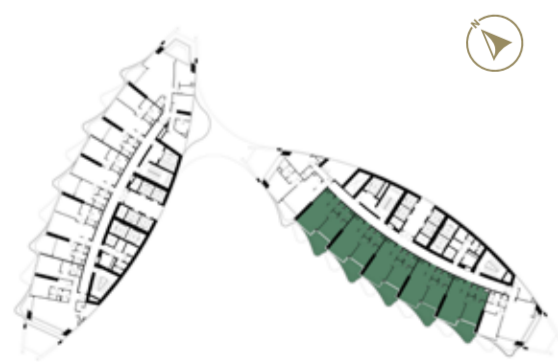

SAFAONE  
de GRISOGONO  
GENEVE

FLOOR PLANS

# 2 BEDROOM

TOWER-A | TYPE-A  
LEVELS: 07, 09, 11, 13, 15, 17, 19, 21,  
24, 26, 28, 30, 32, 34, 36 & 38

LEVELS: 06,08,10,29,31,  
33,35 & 37

LEVELS: 07,09,11,13,15,17,19,21,24,  
26,28,30,32,34,36 & 38

LEVELS: 12,14,16,18,  
20,23,25 & 27

LEVELS: 07,09,11,13,15,17,19,21,24,  
26,28,30,32,34,36 & 38