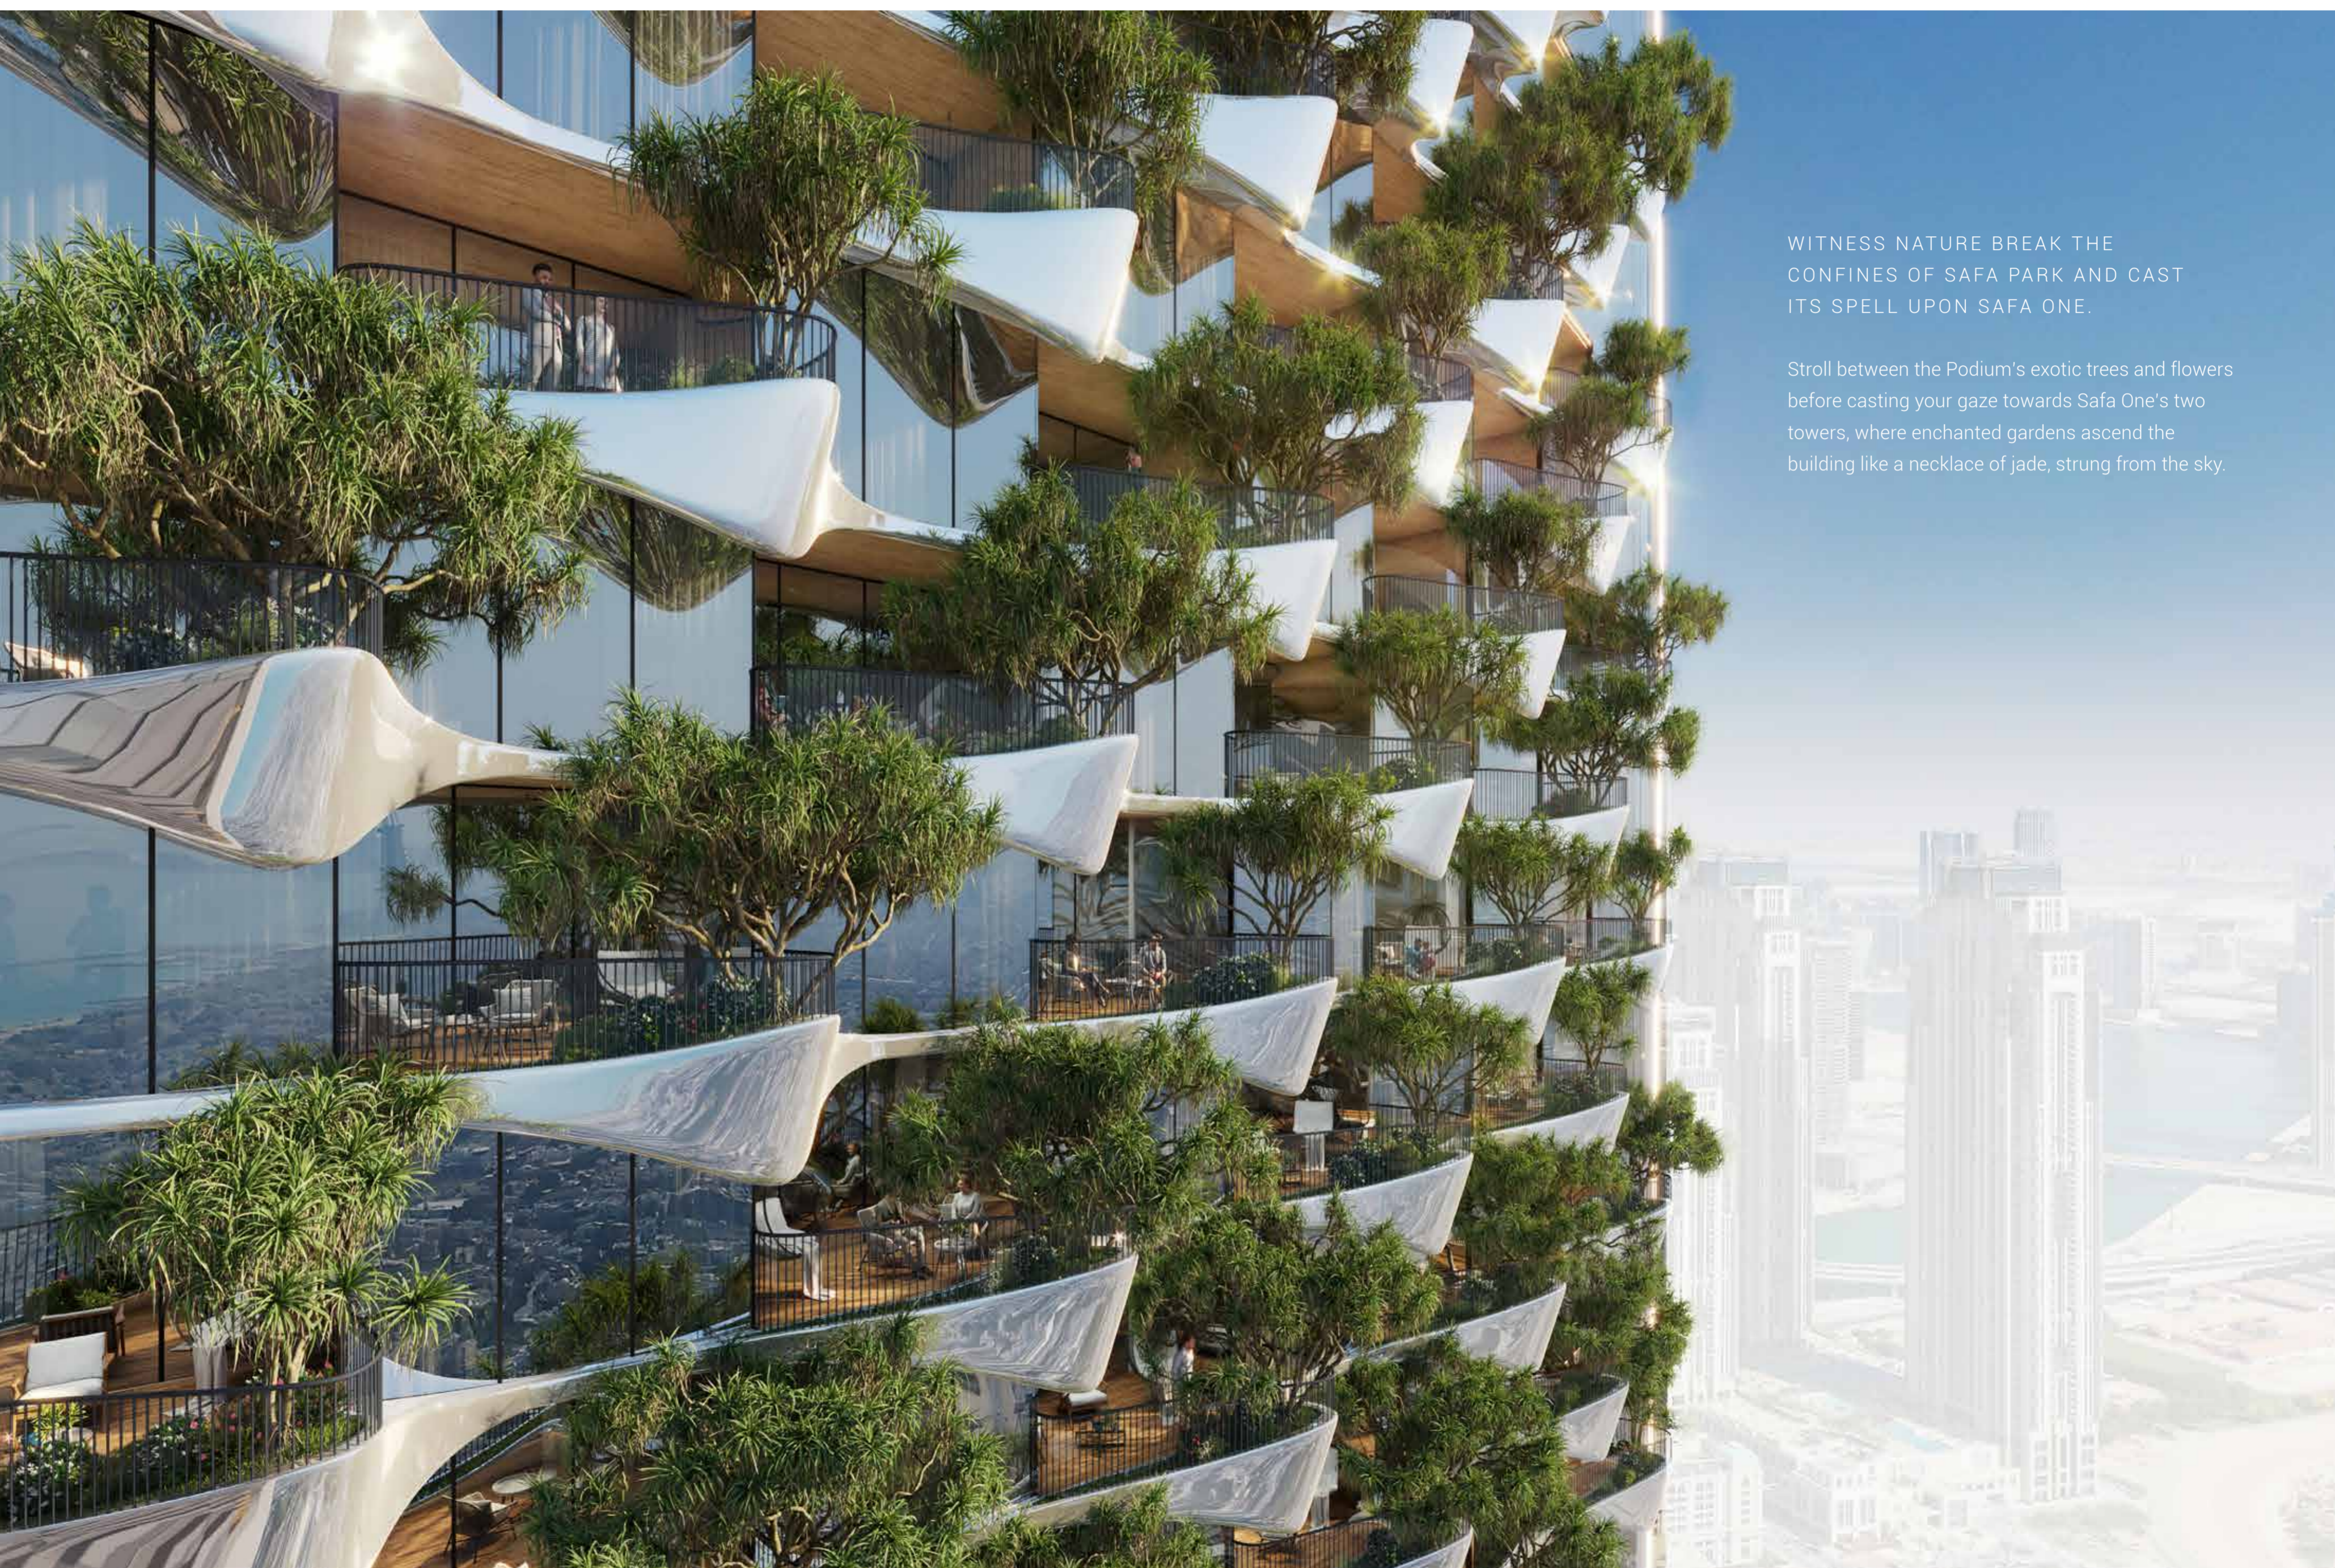

LUXURY  
IS NATURE  
UNBOUND

WITNESS NATURE BREAK THE  
CONFINES OF SAFA PARK AND CAST  
ITS SPELL UPON SAFA ONE.

Stroll between the Podium's exotic trees and flowers  
before casting your gaze towards Safa One's two  
towers, where enchanted gardens ascend the  
building like a necklace of jade, strung from the sky.

#### THE CROWNING GLORY.

An unprecedented rooftop ecosystem.  
A gravity-defying island perched above the clouds.

This stunning, self-contained architectural treasure is 32 meters high and graced by manicured landscapes, birds on the wing and an elegant selection of cafes and restaurants. Its state-of-the-art climate-control system allows it to produce tropical rain at select moments of the day, offering you an experience found nowhere else on Earth.