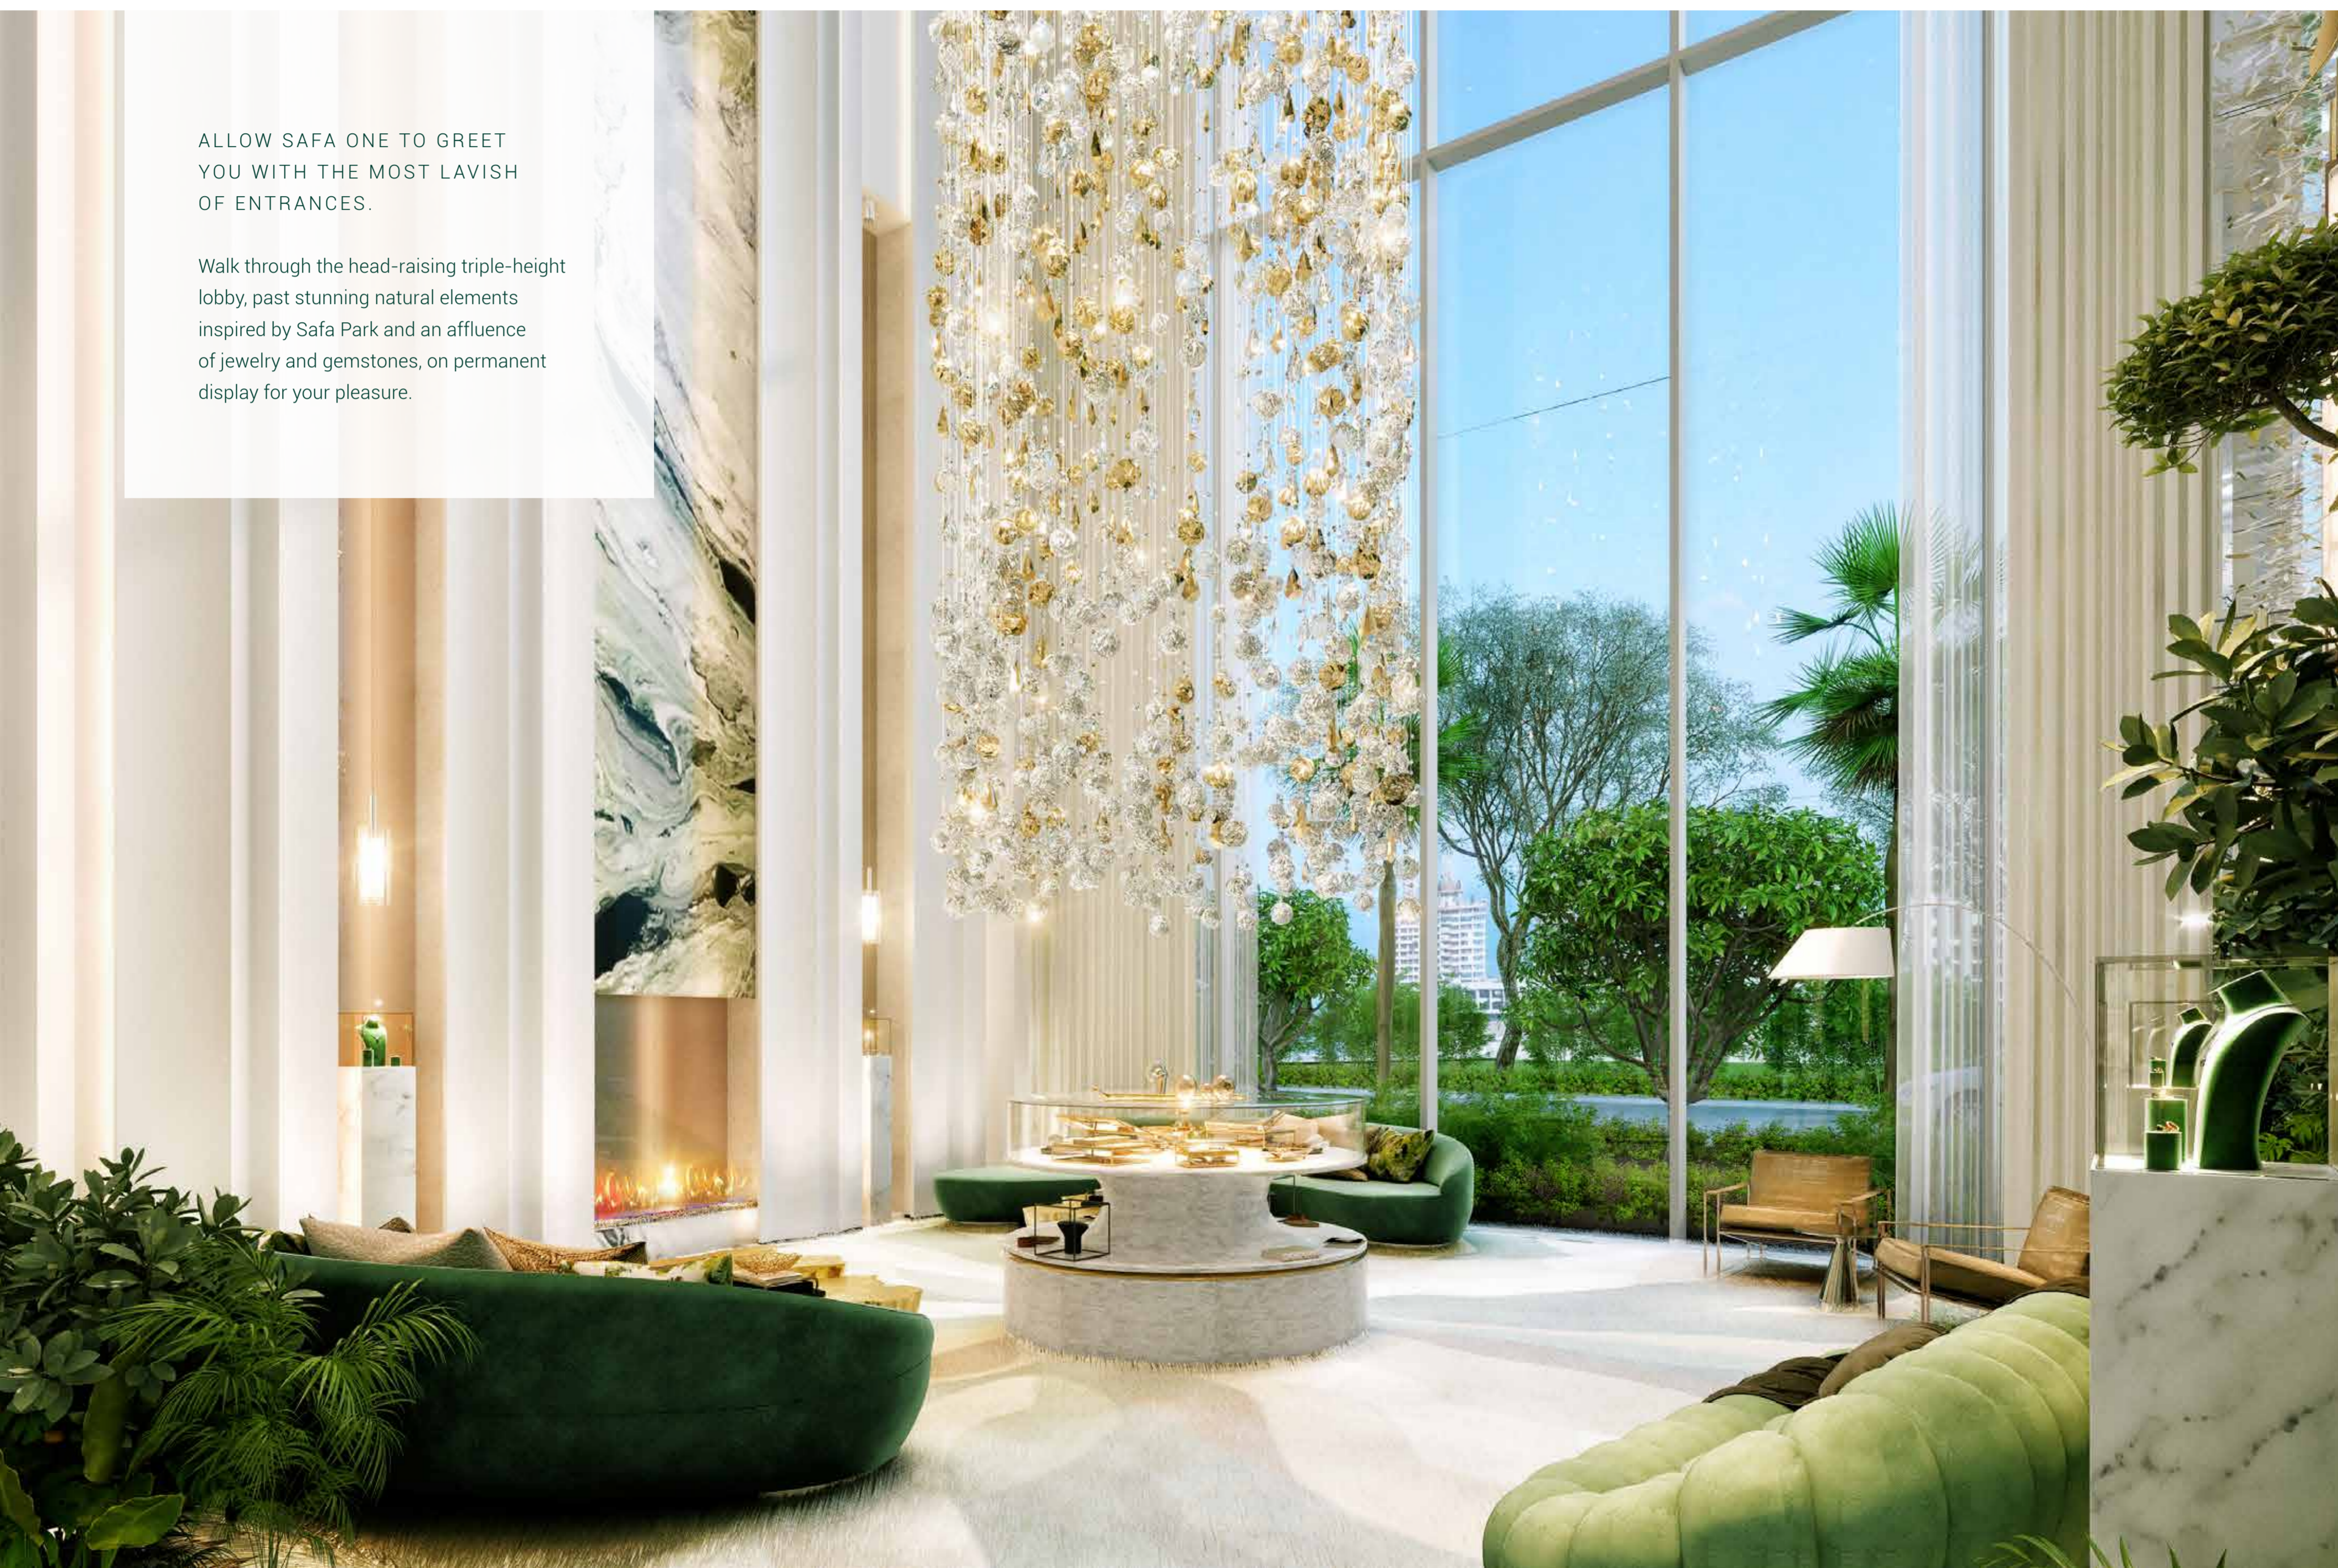

Y  
R  
D  
X  
D  
L  
E  
O  
F  
R  
U  
T  
A  
N  
Z  
E  
T  
H

LUXURY  
IS A  
LOCATION  
LIKE NO  
OTHER

LIVE IN THE HEART OF THE CITY,  
WITH YOUR FINGER ON THE PULSE OF NOW.

Safa One's central location allows you to gaze upon sweeping views of Safa Park, World Islands and Bulgari Island from one side, and breathtaking vistas towards Burj Al Arab, Palm Jumeirah and Atlantis on the other.

Y  
R  
U  
L  
X  
J  
U  
F  
O  
R  
E  
U  
T  
A  
N  
T  
H  
E

LUXURY IS  
THE WORLD'S  
MOST  
NATURAL  
WELCOME

ALLOW SAFA ONE TO GREET YOU WITH THE MOST LAVISH OF ENTRANCES.

Walk through the head-raising triple-height lobby, past stunning natural elements inspired by Safa Park and an affluence of jewelry and gemstones, on permanent display for your pleasure.