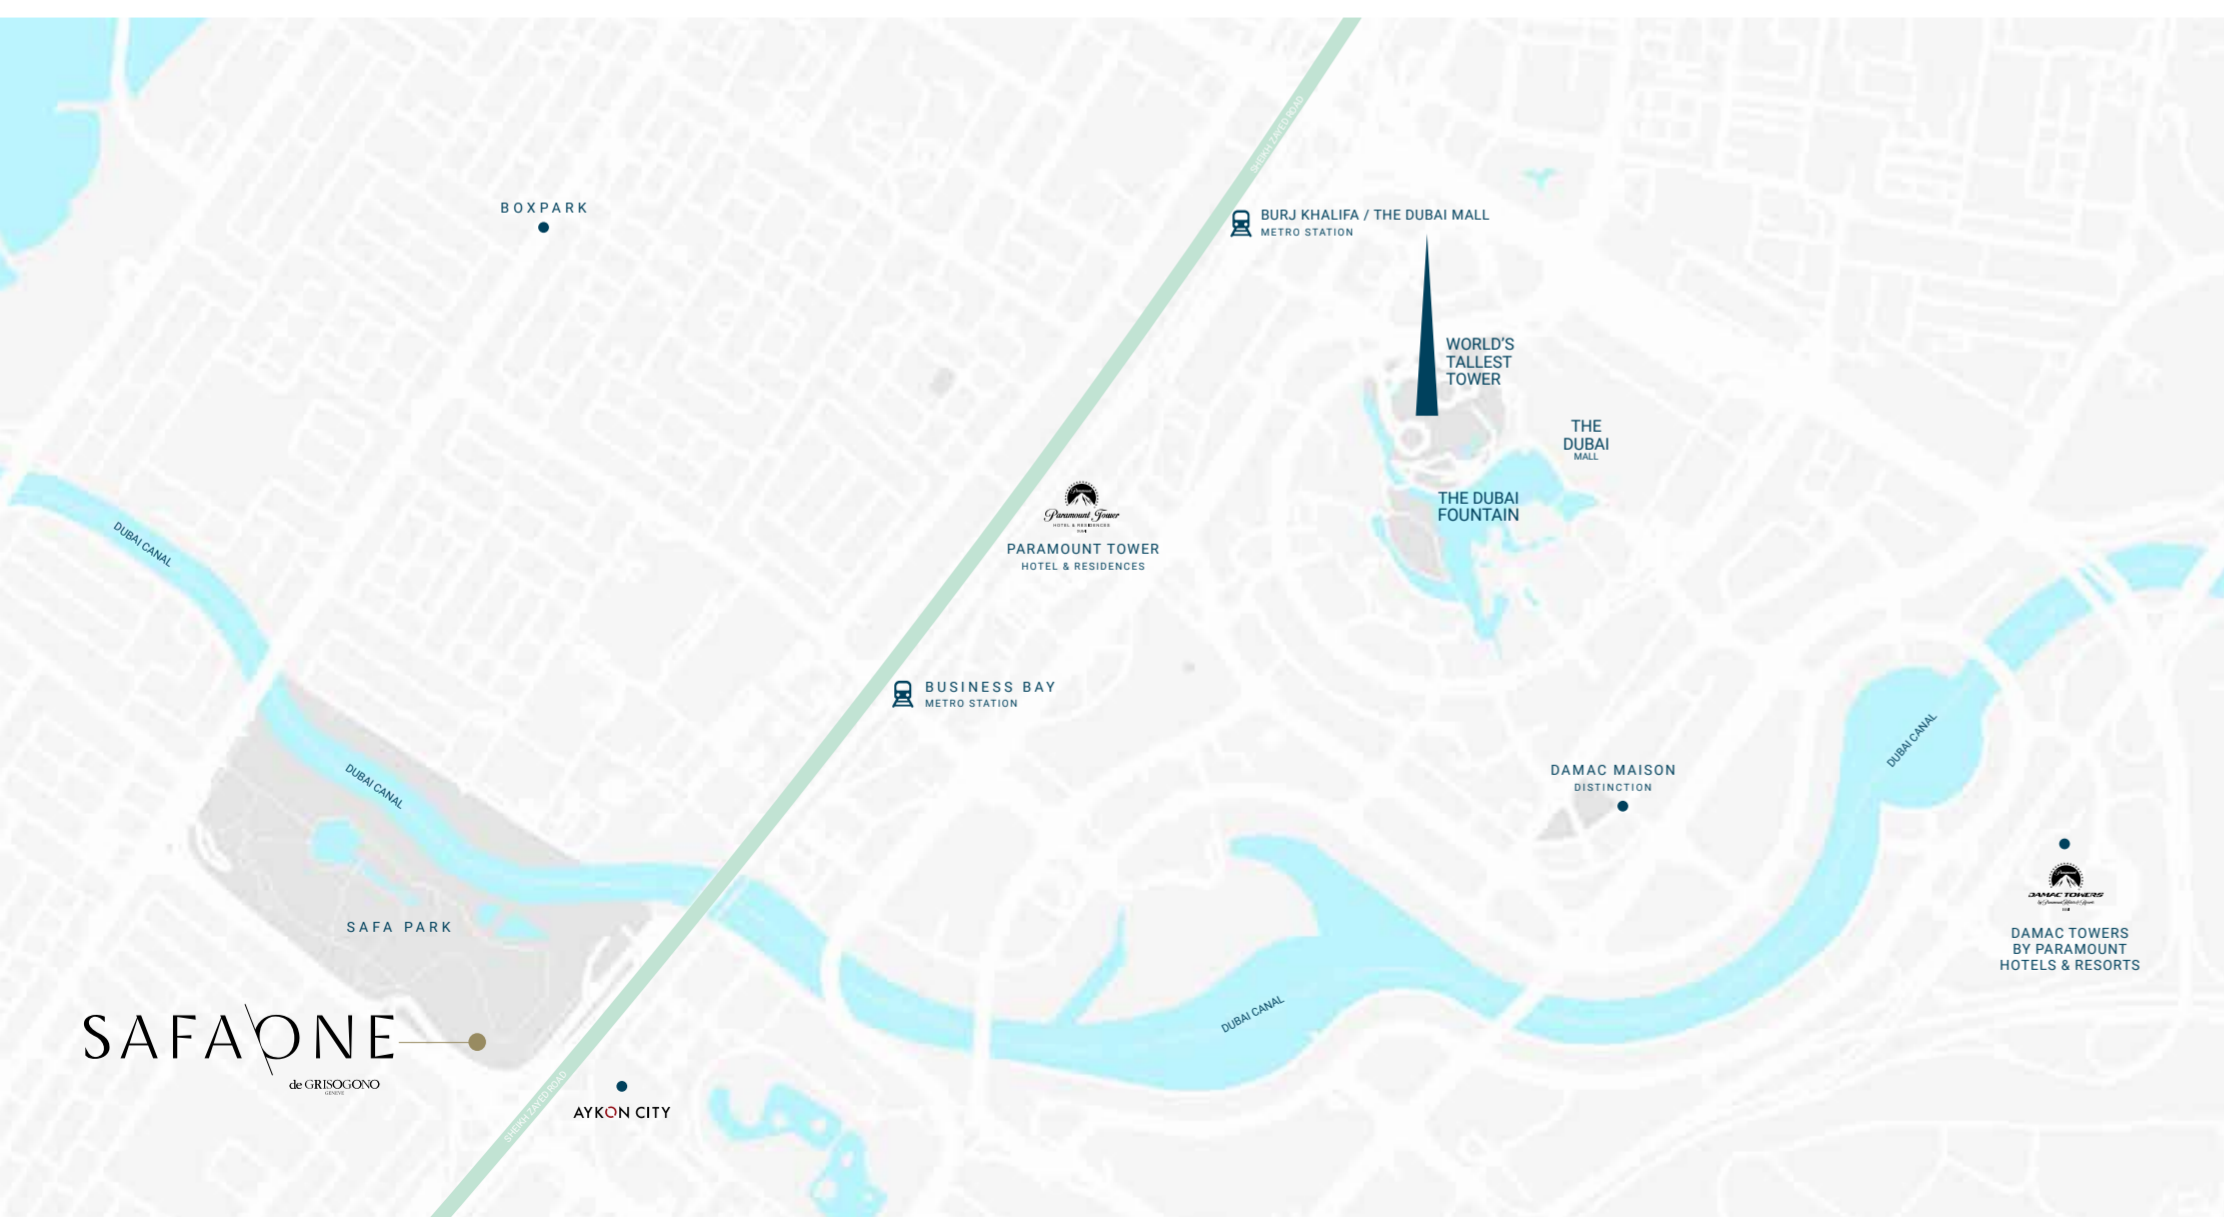

LUXURY  
IS NATURE  
UNBOUND

WITNESS NATURE BREAK THE  
CONFINES OF SAFA PARK AND CAST  
ITS SPELL UPON SAFA ONE.

Stroll between the Podium's exotic trees and flowers  
before casting your gaze towards Safa One's two  
towers, where enchanted gardens ascend the  
building like a necklace of jade, strung from the sky.

Y  
R  
D  
X  
D  
L  
E  
O  
F  
R  
U  
T  
A  
N  
Z  
E  
T  
H

LUXURY  
IS A  
LOCATION  
LIKE NO  
OTHER

LIVE IN THE HEART OF THE CITY,  
WITH YOUR FINGER ON THE PULSE OF NOW.

Safa One's central location allows you to gaze upon sweeping views of Safa Park, World Islands and Bulgari Island from one side, and breathtaking vistas towards Burj Al Arab, Palm Jumeirah and Atlantis on the other.